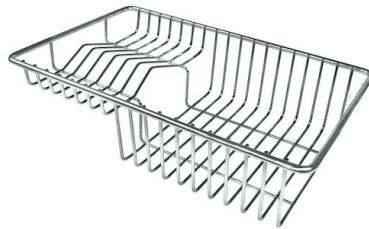

Space waste fitting The elegant SPACE steel cap closes the drain and leaves no visible residues collected in the basket below. Space also has a small footprint and allows the optimal use of the under-sink compartment.

Small radius Bowls with squared shapes with a modern design and an increased capacity, for a minimal aesthetics connected with an extreme practicality.

Deep bowls

This bowls reach an important depth, over 20 cm, thanks to the advanced production technology, that can be offer great capieny and praticity in all the washing operations.

TECHNICAL DATA

Lavello / Sink cod. 3365 050

GALLERY

EQUIPMENT

Space automatic waste fitting
8407 108

OPTIONAL ACCESSORIES

HPDE Twin chopping board
8644 101

Stainless steel plate rack
8100 303
* only in combination with the accessory
8644 101

Glass chopping board
8631 300

**Graters kit with ring-holder and
food collection tray**
8159 101
* only in combination with the accessory
8644 101

HPDE Chopping board
8657 001

Stainless steel colander
8154 000