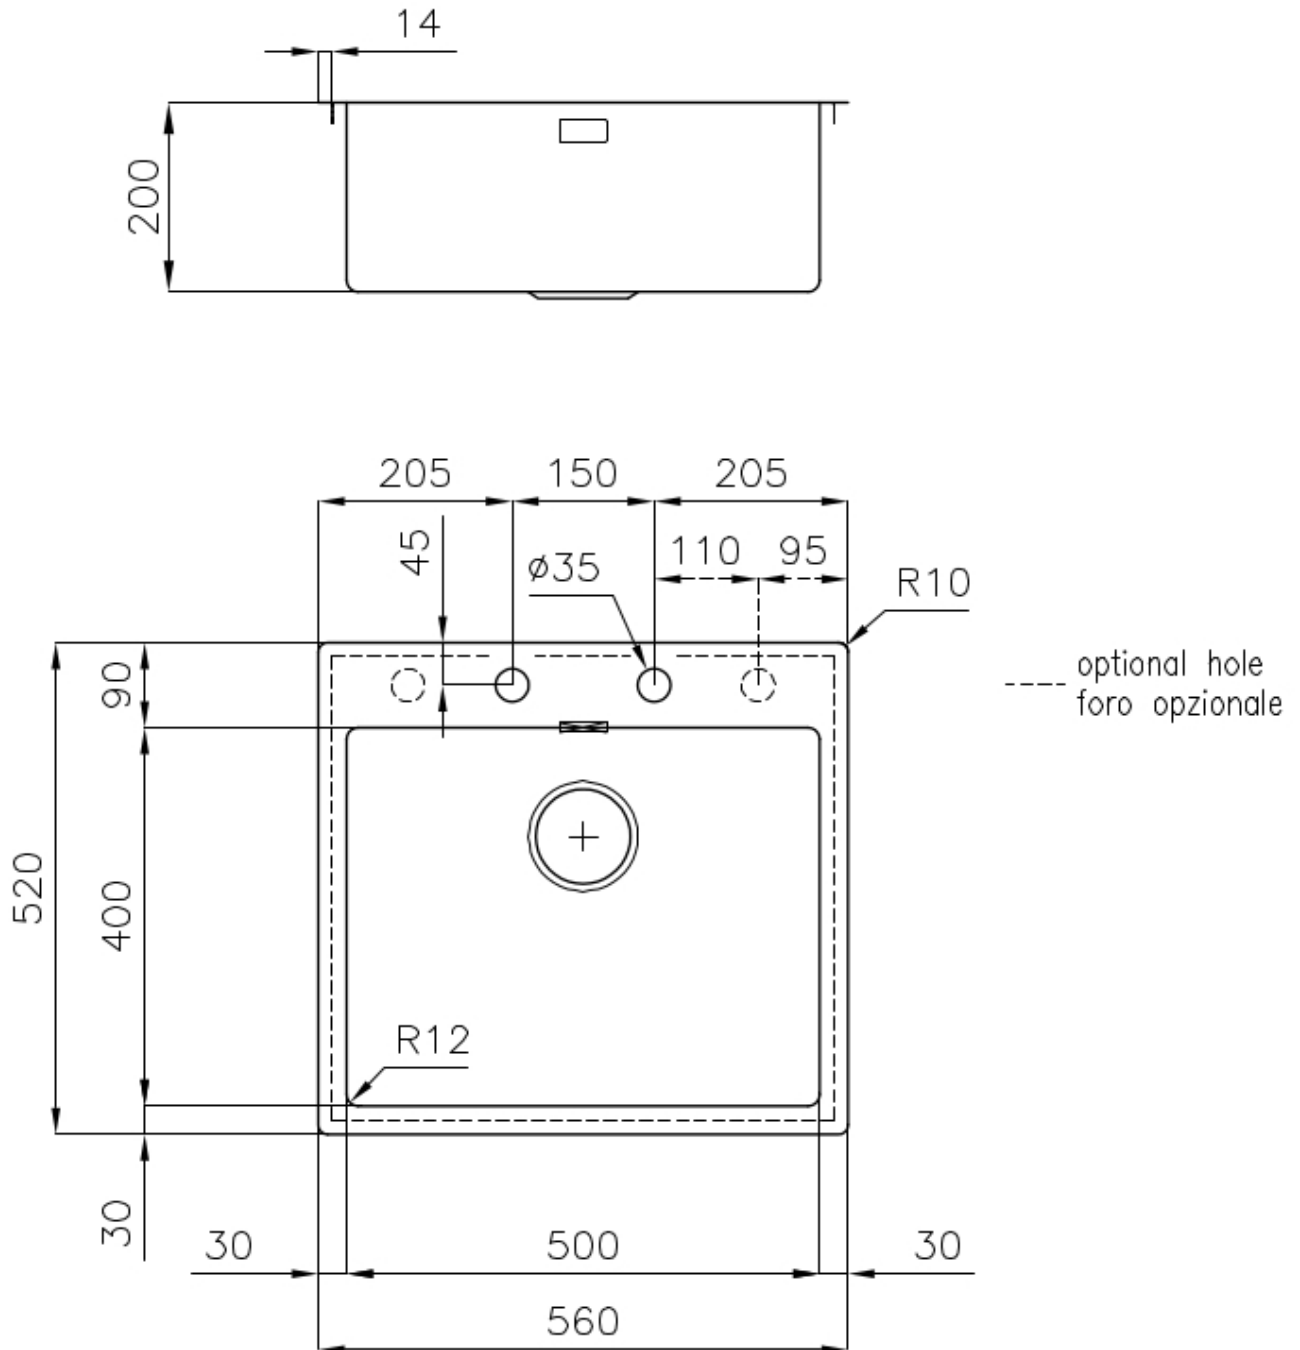

Deep bowls

This bowls reach an important depth, over 20 cm, thanks to the advanced production technology, that can be offer great capieny and praticity in all the washing operations.

TECHNICAL DATA